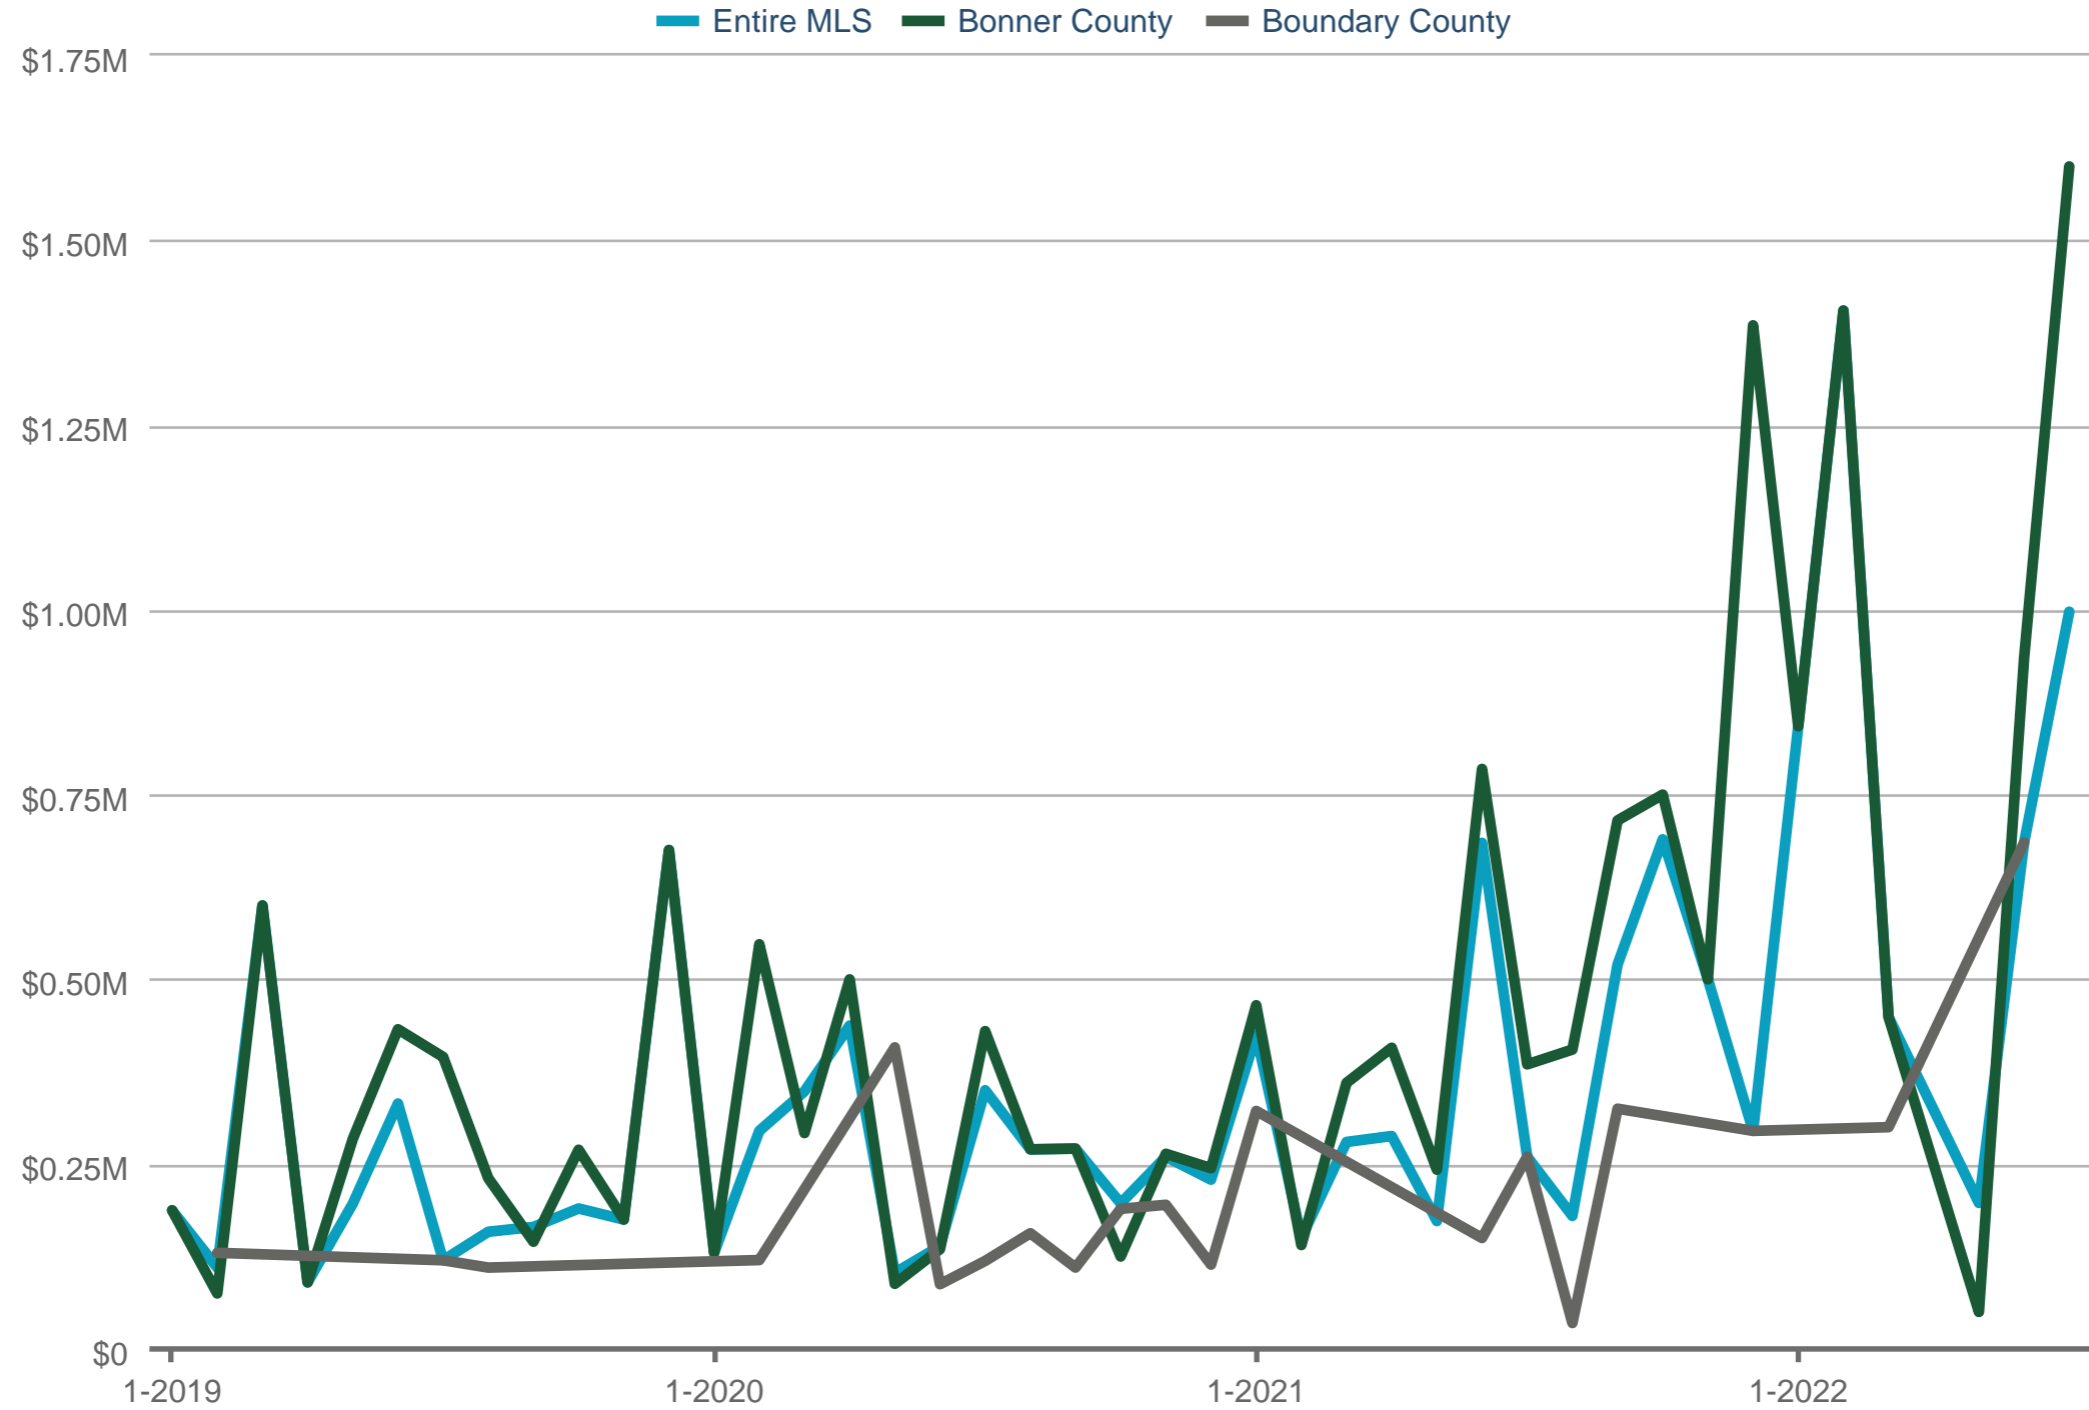

Median Sales Price

Entire MLS & Bonner County & Boundary County: Main, Land
Each data point is one month of activity. Data is from August 14, 2022.

All data from Selkirk Association of REALTORS® & Multiple Listing Service. Data deemed reliable, but not guaranteed. InfoSparks© 2022 ShowingTime.